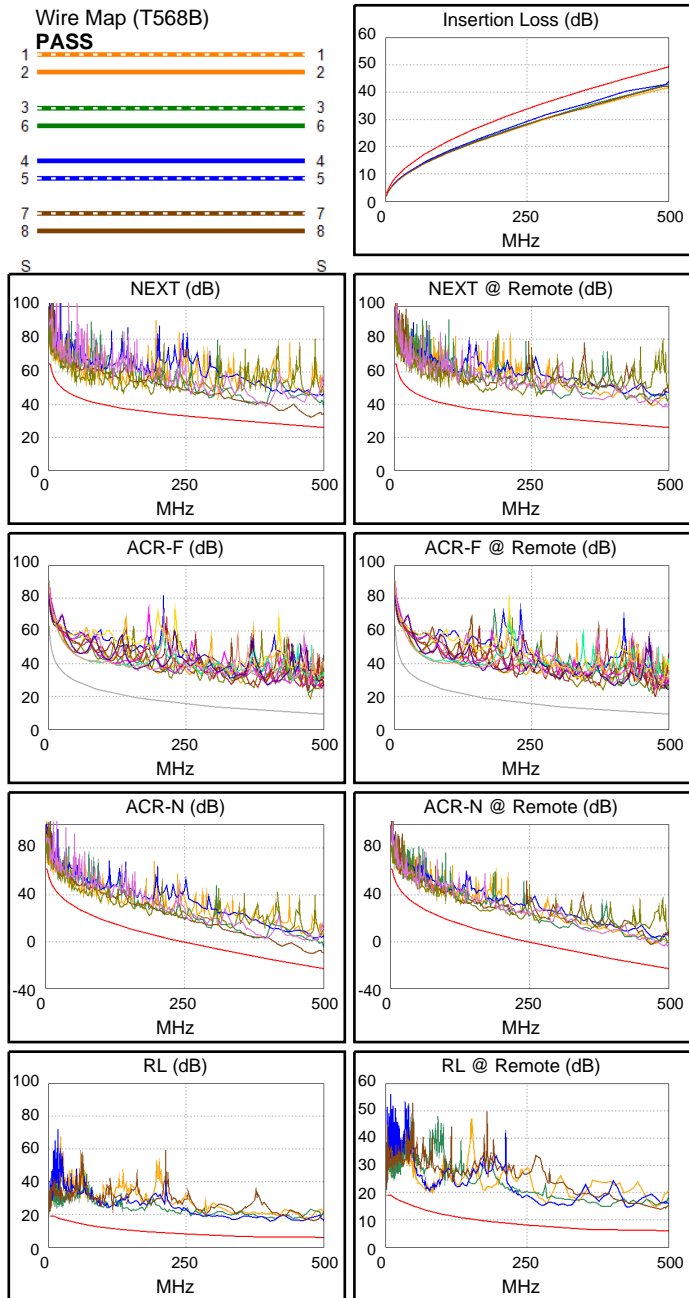

Cable ID: CAT6A HDJ SERIES U/UTP CABLING SYSTEM CL

Test Summary: PASS

Date / Time: 10/14/2021 04:33:04 PM
Headroom 7.6 dB (NEXT 36-45) Test
 Limit: TIA Cat 6A Channel Cable
 Type: Cat 6A U/UTP
 NVP: 68.2%

Operator: Sam Hen
 Software Version: V6.6 Build 2
 Limits Version: V7.6
 Calibration Date:
 Main (Module): 09/30/2021
 Remote (Module): 09/30/2021

Model: DSX-5000
 Main S/N: 3658026
 Remote S/N: 3658040
 Main Adapter: DSX-CHA004
 Remote Adapter: DSX-CHA004

Length (ft), Limit 328	[Pair 12]	311
Prop. Delay (ns), Limit 555	[Pair 36]	491
Delay Skew (ns), Limit 50	[Pair 36]	28
Resistance (ohms)	[Pair 36]	13.54
Insertion Loss Margin (dB)	[Pair 45]	5.3
Frequency (MHz)	[Pair 45]	500.0
Limit (dB)	[Pair 45]	49.3

PASS	MAIN	SR	MAIN	SR
Worst Pair	36-45	45-36	36-45	45-36
ACR-F (dB)	9.0	10.4	9.0	10.4
Freq. (MHz)	476.0	476.0	476.0	476.0
Limit (dB)	9.7	9.7	9.7	9.7
Worst Pair	45	36	45	36
PS ACR-F (dB)	10.0	12.9	10.0	12.9
Freq. (MHz)	476.0	476.0	476.0	476.0
Limit (dB)	6.7	6.7	6.7	6.7