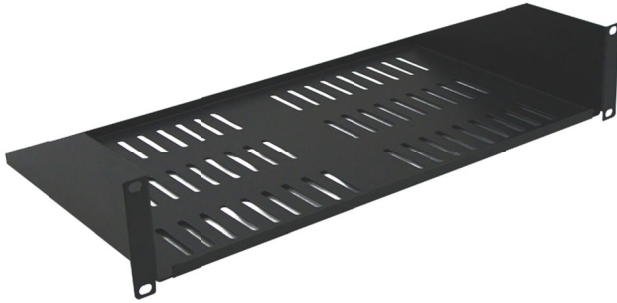

1U 14" Solid Vented, Single-Sided Rack Shelf

Product Detail

Application

Overview

Wavenet 1U 14" Solid Bottom, Single-Sided Rack Shelf - 19" 1U Wide Rack-mountable - Black Powder Coat - Cold-rolled Steel (CRS) – 25lbs. Maximum Weight Capacity

Features

- 1U solid bottom, single-sided 14" deep
- Compatible with standard 19 inch wide equipment
- Rack shelf for supporting objects up to 50lbs
- Compatible with standard 19 inch racks
- Used with 2-Post, 4-Post Racks, cabinets and wall racks
- Made from 16 gauge cold roll steel (CRS)
- Black powder coat finish

Standards & Compliance

- RoHS
- EIA/ECA-310-E

Package Includes

- 1U 14" Solid Bottom, single-sided Rack Shelf, 1 PC.
- #12-24 Mounting Screw, 8 PCS.

Part Number	U Size	Type	Package
SHELF-14SSV-1U	1U	Vented Bottom & Single-Sided	Single Pack