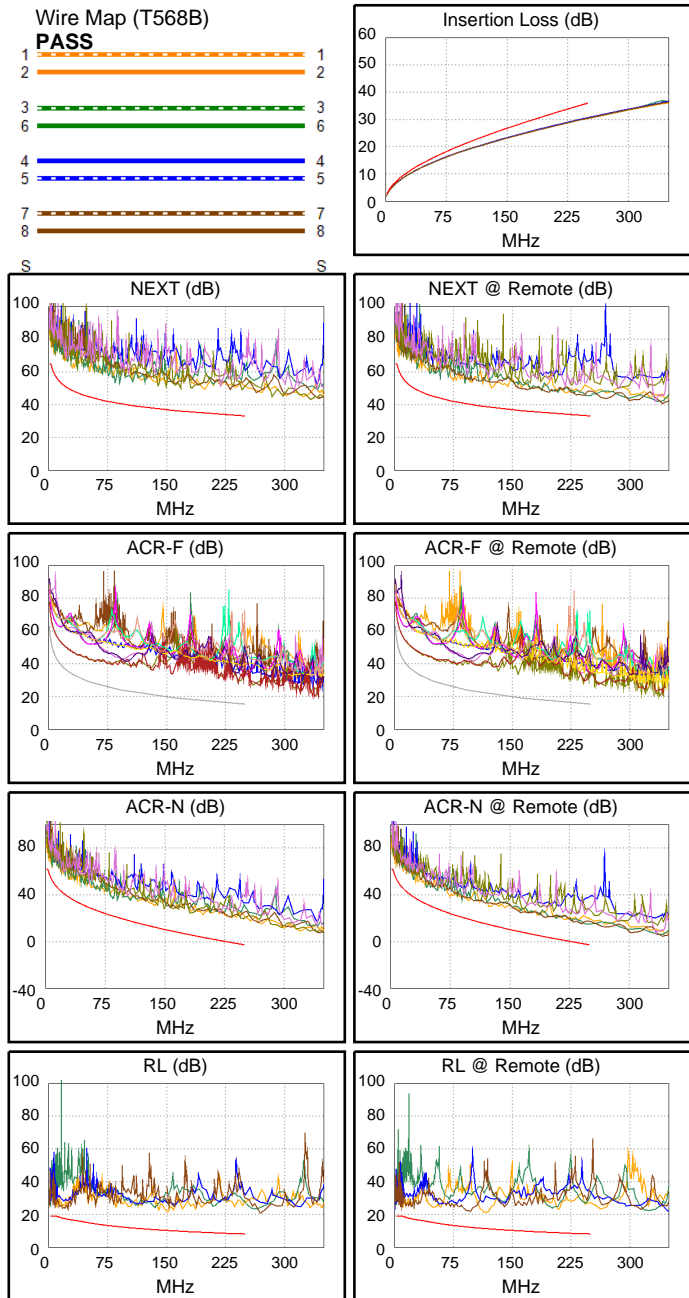

Test Limit: TIA Cat 6 Channel

Limits Version: V7.6

Remote S/N: 3658040

Cable Type: Cat 6 U/UTP

Calibration Date:

Main Adapter: DSX-CHA004

NVP: 69.0%

Main (Module): 09/30/2021

Remote (Module): 09/30/2021

Remote Adapter: DSX-CHA004

Length (ft), Limit 328	[Pair 78]	313
Prop. Delay (ns), Limit 555	[Pair 45]	484
Delay Skew (ns), Limit 50	[Pair 45]	23
Resistance (ohms)	[Pair 45]	14.92
Insertion Loss Margin (dB)	[Pair 45]	5.2
Frequency (MHz)	[Pair 45]	250.0
Limit (dB)	[Pair 45]	35.9

Worst Case Margin Worst Case Value

PASS	MAIN	SR	MAIN	SR
Worst Pair	12-36	12-36	36-78	12-45
NEXT (dB)	12.2	11.2	15.6	11.5
Freq. (MHz)	6.4	5.4	247.0	246.0
Limit (dB)	59.8	61.0	33.2	33.2
Worst Pair	36	36	36	45
PS NEXT (dB)	12.6	12.1	15.7	12.3
Freq. (MHz)	3.3	167.5	233.0	245.5
Limit (dB)	62.0	33.2	30.7	30.3

PASS	MAIN	SR	MAIN	SR
Worst Pair	45-36	36-45	45-36	36-45
ACR-F (dB)	12.6	12.4	12.6	12.5
Freq. (MHz)	241.5	241.5	241.5	243.5
Limit (dB)	15.6	15.6	15.6	15.5
Worst Pair	36	45	36	45
PS ACR-F (dB)	14.5	15.0	14.5	15.0
Freq. (MHz)	241.5	243.5	241.5	243.5
Limit (dB)	12.6	12.5	12.6	12.5