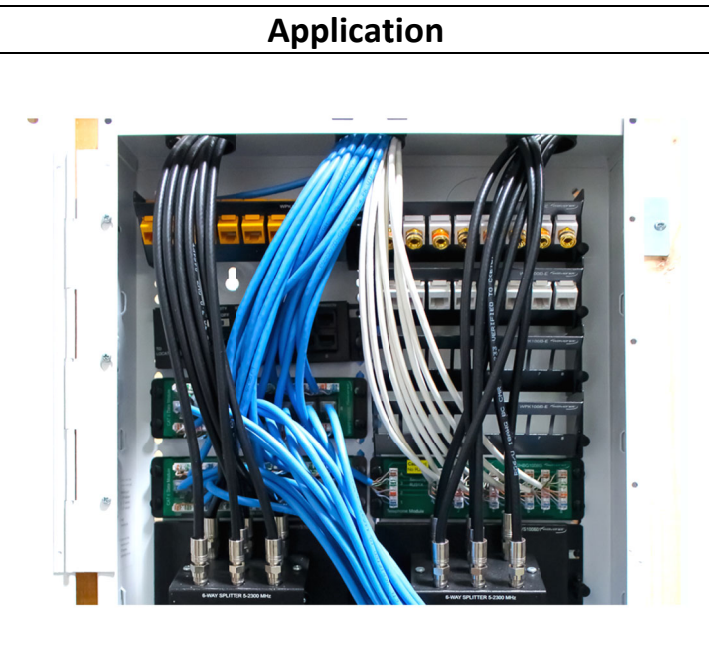

8-Ports Blank Panel Module

Product Detail

Overview

The 8-ports blank panel module is ideal for multimedia application and can be configurable with various keystone style connectors.

Features

- Ideal for multiple media applications
- Configurable with various keystone modular connectors
- Fits all Wavenet's structured wiring enclosures

Compliance

- RoHS

Package Includes

- 8-Ports Blank Panel Module, 1 PC.

Application

Part Number	Port	Panel Type	Package
WPK10080-E	8-Ports	Blank	Single Pack