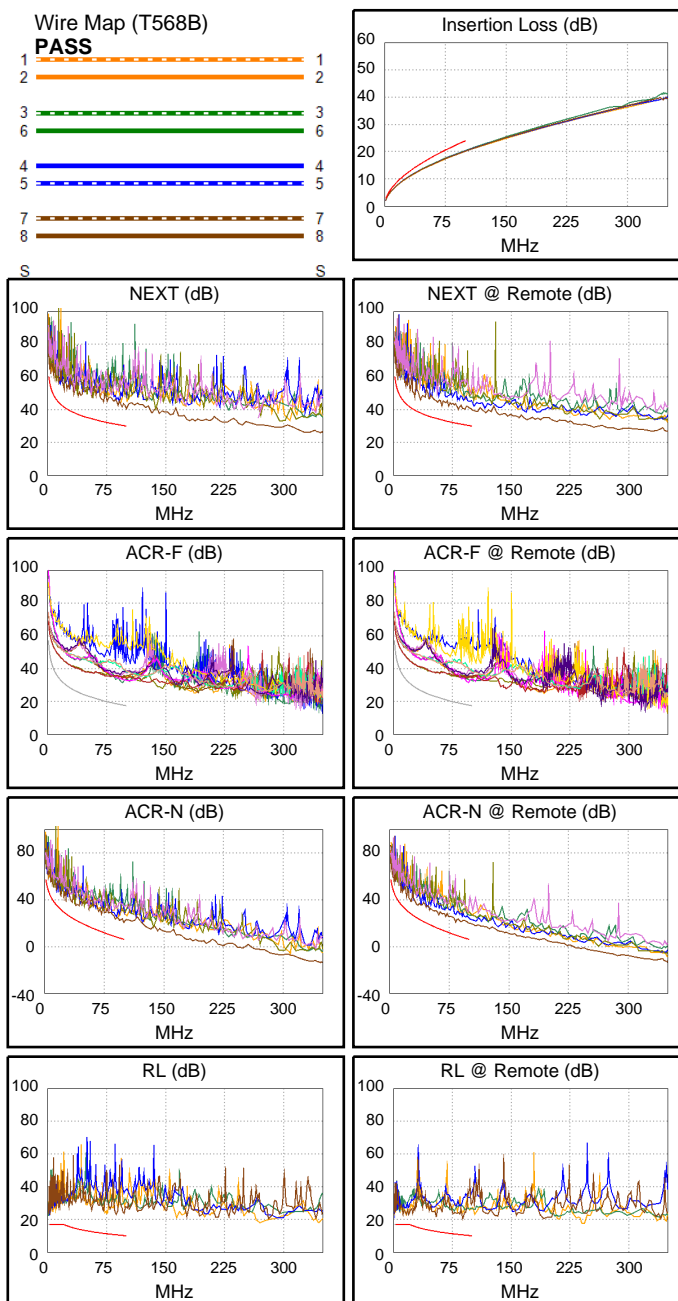

Cable ID: CAT5E SDJ SERIES U/UTP CABLING SYSTEM CL

Test Summary: PASS

Date / Time: 10/08/2021 01:32:09
 PM Headroom 9.7 dB (NEXT 36-45)
 Test Limit: TIA Cat 5e Channel
 Cable Type: Cat 5e U/UTP
 NVP: 69.0%

Operator: Sam Hen
 Software Version: V6.6 Build 2
 Limits Version: V7.6
 Calibration Date:
 Main (Module): 09/30/2021
 Remote (Module): 09/30/2021

Model: DSX-5000
 Main S/N: 3658026
 Remote S/N: 3658040
 Main Adapter: DSX-CHA004
 Remote Adapter: DSX-CHA004

Length (ft), Limit 328	[Pair 78]	312
Prop. Delay (ns), Limit 555	[Pair 45]	477
Delay Skew (ns), Limit 50	[Pair 45]	17
Resistance (ohms)	[Pair 45]	17.72
Insertion Loss Margin (dB)	[Pair 36]	3.5
Frequency (MHz)	[Pair 36]	100.0
Limit (dB)	[Pair 36]	24.0

N/A	MAIN	SR	MAIN	SR
Worst Pair	36-45	36-45	36-45	36-45
ACR-N (dB)	10.1	9.5	14.2	13.6
Freq. (MHz)	2.0	26.8	99.8	99.8
Limit (dB)	55.3	28.0	6.1	6.1
Worst Pair	36	45	36	36
PS ACR-N (dB)	12.3	12.1	16.3	15.6
Freq. (MHz)	2.0	26.8	100.0	99.8
Limit (dB)	52.3	25.0	3.1	3.1