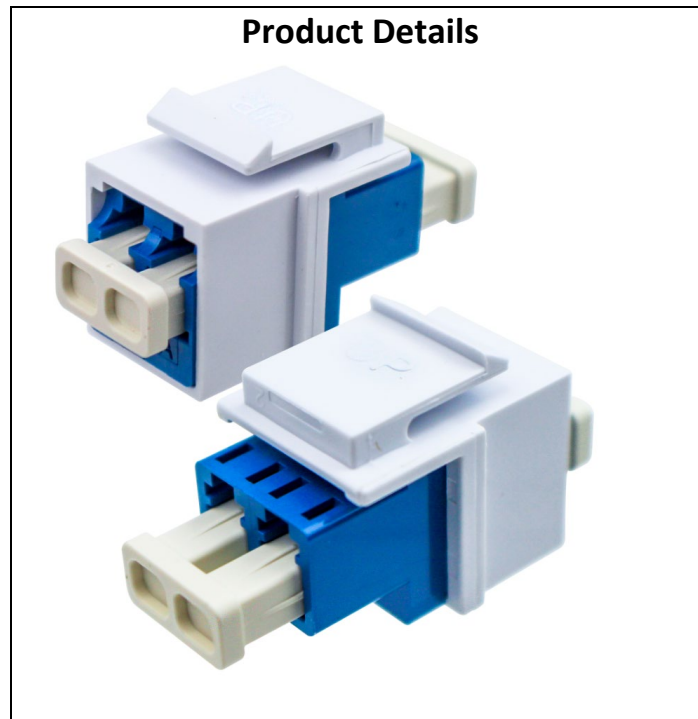

FIBER OPTIC KEYSTONE ADAPTER LC DUPLEX, OS2/SM, BLUE

Part Number: FOKSBLCWH

Features

- Meets ANSI/TIA-568-C.3 performance specifications
- Universal keystone design with compatibility with faceplates, surface mount boxes and blank patch panels
- Precise measurements with low insertion loss (IL)
- Made from zirconia ceramic sleeve
- Supports optical LC duplex, OS2, SM, Blue applications

Package Includes:

- A. Duplex LC Fiber Optic Adapter
- B. Dust Cap, 2 Pieces