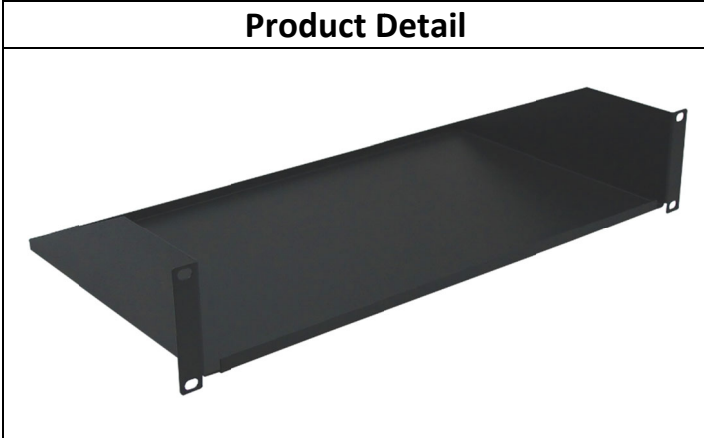

2U 10" Solid Bottom, Single-Sided Rack Shelf

Product Detail