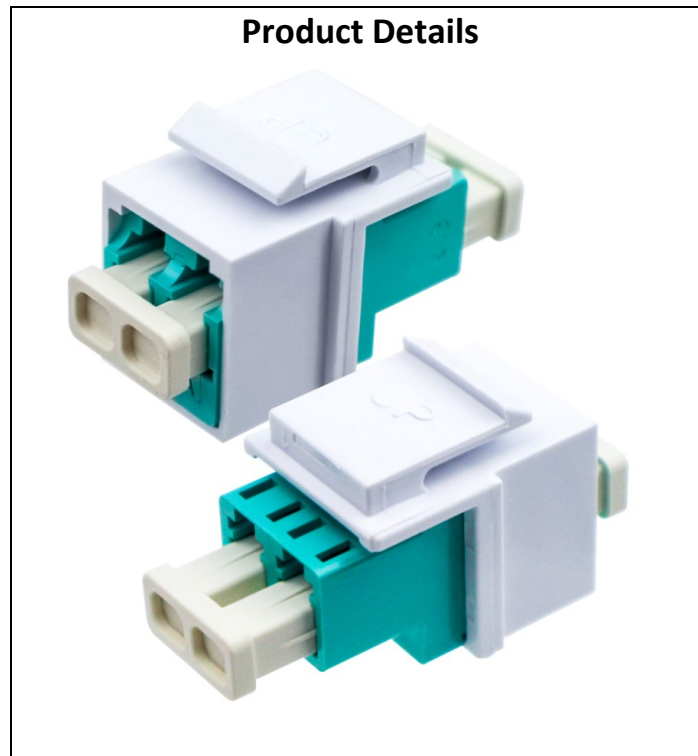

# FIBER OPTIC KEYSTONE ADAPTER LC DUPLEX, OM3/MM, AQUA

**Part Number: FOKSALCWH**

## Features

- Meets ANSI/TIA-568-C.3 performance specifications
- Universal keystone design with compatibility with faceplates, surface mount boxes and blank patch panels
- Precise measurements with low insertion loss (IL)
- Made from zirconia ceramic sleeve
- Supports optical LC Duplex, OM3, MM, Aqua applications

## Package Includes:

- A. Duplex LC Fiber Optic Adapter
- B. Dust Cap, 2 Pieces