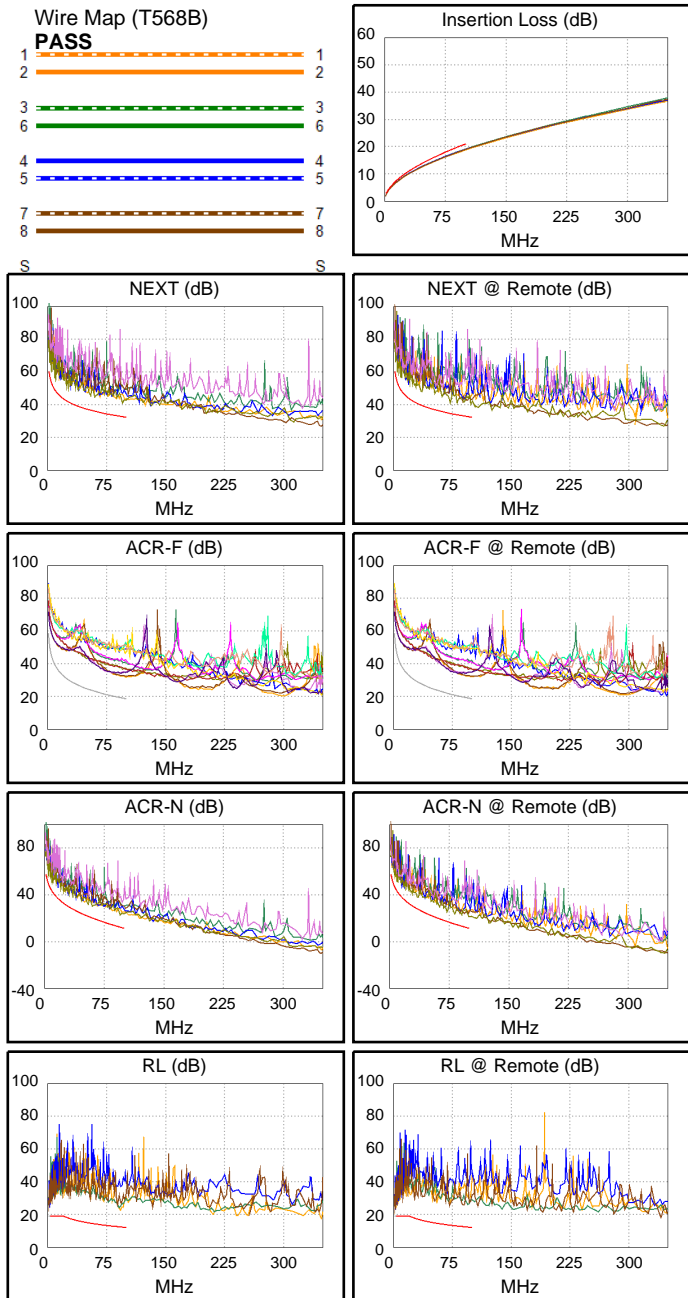

Test Limit: TIA Cat 5e Perm. Link

Limits Version: V7.6

Remote S/N: 3658040

Cable Type: Cat 5e U/UTP

Calibration Date:

Main Adapter: DSX-PLA004

NVP: 69.0%

Main (Module): 09/30/2021

Remote (Module): 09/30/2021

Remote Adapter: DSX-PLA004

Length (ft), Limit 295	[Pair 78]	295
Prop. Delay (ns), Limit 498	[Pair 45]	453
Delay Skew (ns), Limit 44	[Pair 45]	18
Resistance (ohms)	[Pair 45]	16.79
Insertion Loss Margin (dB)	[Pair 36]	1.9
Frequency (MHz)	[Pair 36]	100.0
Limit (dB)	[Pair 36]	21.0

PASS	MAIN	SR	MAIN	SR
Worst Pair	12-36	12-36	12-36	12-36
ACR-F (dB)	12.9	13.1	13.3	13.5
Freq. (MHz)	92.8	92.8	99.8	100.0
Limit (dB)	19.3	19.3	18.6	18.6
Worst Pair	36	36	36	36
PS ACR-F (dB)	12.6	12.6	13.7	13.7
Freq. (MHz)	1.5	1.4	100.0	100.0
Limit (dB)	52.1	52.8	15.6	15.6