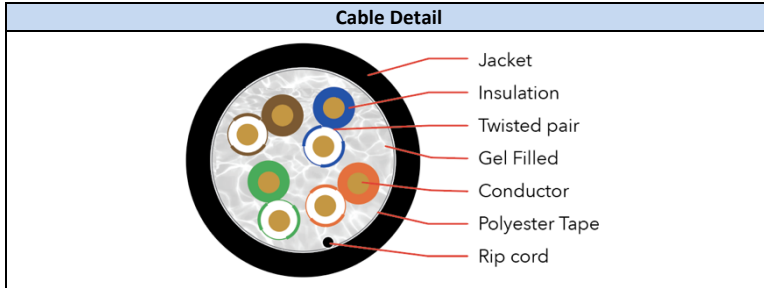

CAT 5E 350MHz UTP CABLE DIRECT BURIAL OUTDOOR (GEL)

Applicable Standards

- UL444 (Mechanical Properties only)
- TIA-568-C.2
- RoHS Compliant

Physical Characteristics

Conductor Material	Solid Bare Copper
Number of Conductors	4
AWG	24 AWG
Stranding	Solid
Fill Type	Gel
Insulation Material	HDPE
Overall Diameter	0.0341 in. ± 0.0002 in
Average Thickness	0.0078 in
Jacket Material	LLDPE, Sunlight Resistant
Average Wall Thickness	0.020 in.
Nominal Outer Diameter	0.216 in. ± 0.008 in
Nominal Weight	27 lbs.
Shielding (Y/N)	No
Ripcord (Y/N)	Yes
Separator (Y/N)	No

Insulation Colors

Pair 1	White / Blue	Blue
Pair 2	White / Orange	Orange
Pair 3	White / Green	Green
Pair 4	White / Brown	Brown

Part Numbers	Jacket Color	Package
5E0SPGBK2	Black	1000FT / Reel

Electrical Characteristics