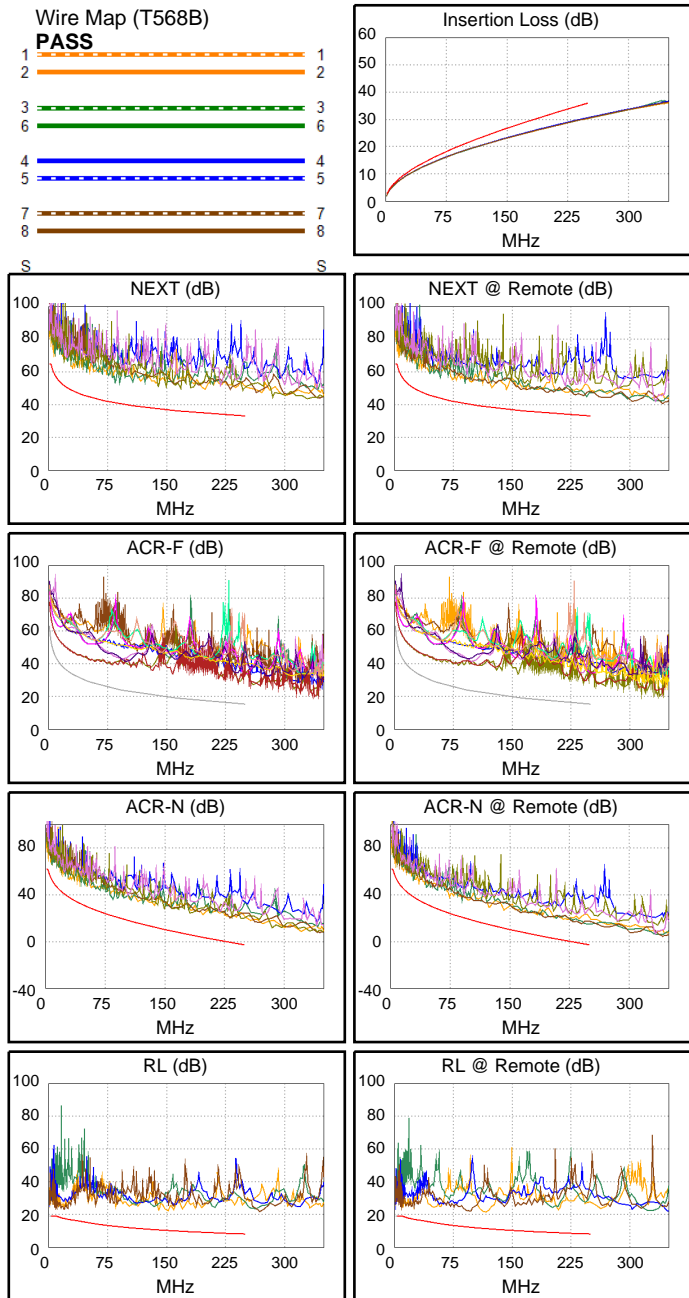

Cable ID: CAT6 HDJ SERIES U/UTP CABLING SYSTEM CL

Test Summary: PASS

Date / Time: 10/12/2021 04:48:02 PM
Headroom 11.2 dB (NEXT 12-36)
 Test Limit: TIA Cat 6 Channel
 Cable Type: Cat 6 U/UTP
 NVP: 69.0%

Operator: Sam Hen
 Software Version: V6.6 Build 2
 Limits Version: V7.6
 Calibration Date:
 Main (Module): 09/30/2021
 Remote (Module): 09/30/2021

Model: DSX-5000
 Main S/N: 3658026
 Remote S/N: 3658040
 Main Adapter: DSX-CHA004
 Remote Adapter: DSX-CHA004

Length (ft), Limit 328	[Pair 78]	313
Prop. Delay (ns), Limit 555	[Pair 45]	484
Delay Skew (ns), Limit 50	[Pair 45]	23
Resistance (ohms)	[Pair 45]	14.92
Insertion Loss Margin (dB)	[Pair 45]	5.2
Frequency (MHz)	[Pair 45]	250.0
Limit (dB)	[Pair 45]	35.9

PASS	MAIN	SR	MAIN	SR
Worst Pair	45-36	36-45	45-36	36-45
ACR-F (dB)	12.5	12.3	12.5	12.3
Freq. (MHz)	241.5	241.5	241.5	241.5
Limit (dB)	15.6	15.6	15.6	15.6
Worst Pair	36	45	36	45
PS ACR-F (dB)	14.4	15.0	14.4	15.0
Freq. (MHz)	241.5	243.5	241.5	243.5
Limit (dB)	12.6	12.5	12.6	12.5