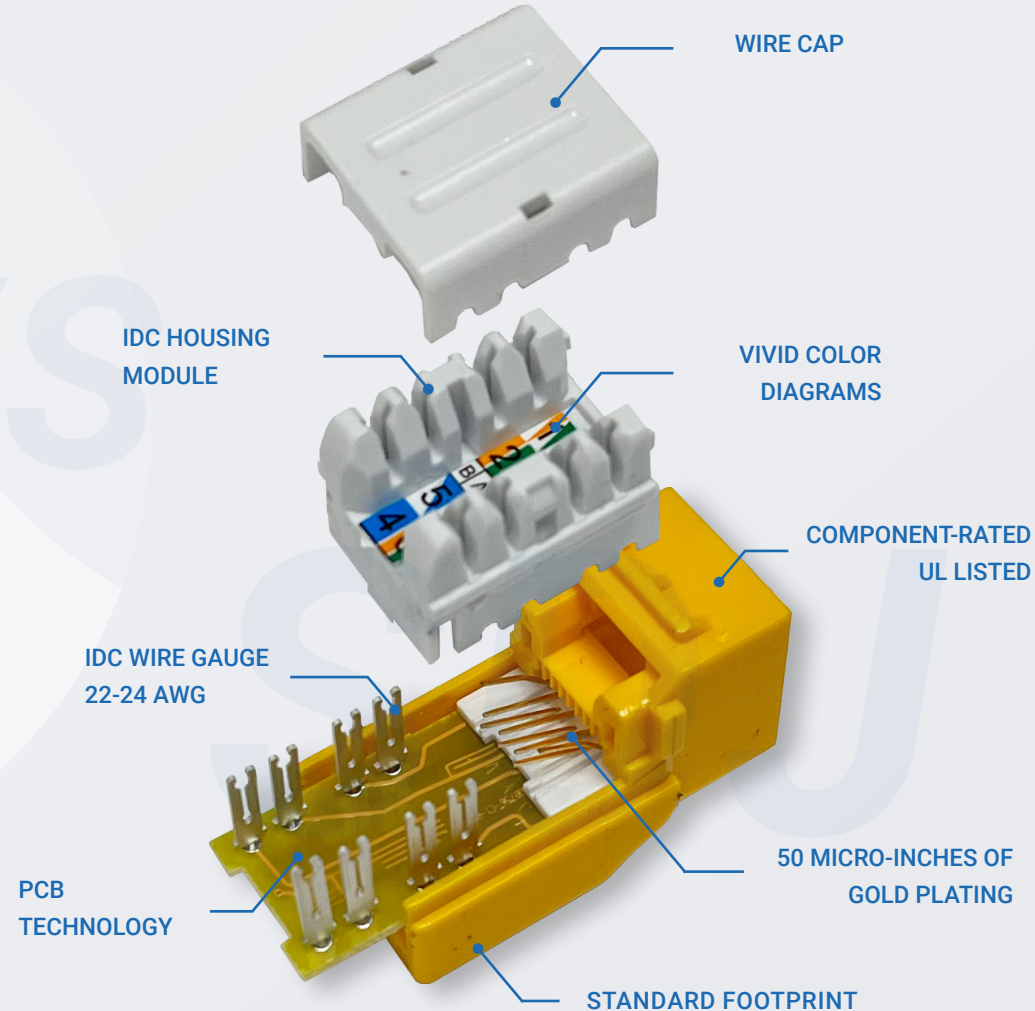

90 DEGREE SERIES SDJ