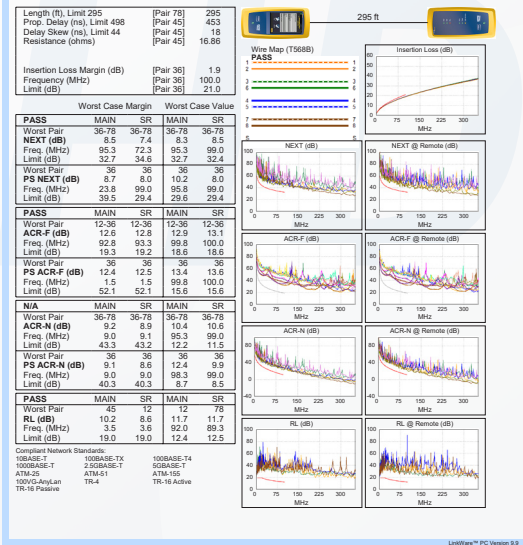

Cable ID: CAT5E HDJ SERIES U/UTP CABLING SYSTEM PL
Date / Time: 10/03/2021 11:47:05 Operator: Sam Hen
PM Headroom 8.5 dB (NEXT 36-78)
Test Limit: TIA Cat 5e Perm. Link
Cable Type: Cat 5e U/UTP
NVP: 69.0%