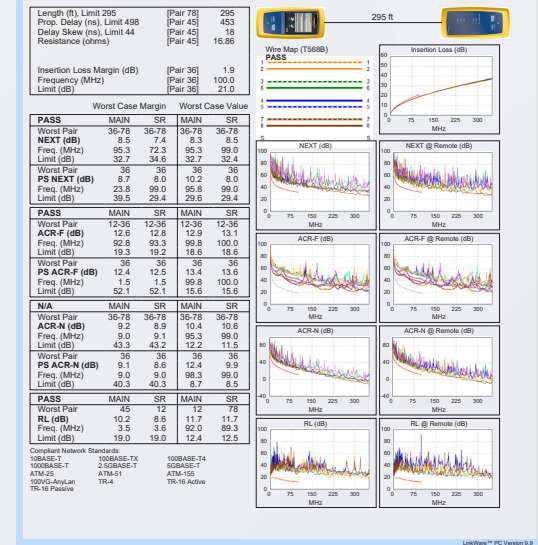

Cable ID: CAT5E HDJ SERIES U/UTP CABLING SYSTEM PL
Date / Time: 10/03/2021 11:47:05 Operator: Sam Hen
PM Headroom 8.5 dB (NEXT 36-78)
Test Limit: TIA Cat 5e Perm. Link
Cable Type: Cat 5e U/UTP
NVP: 69.0%