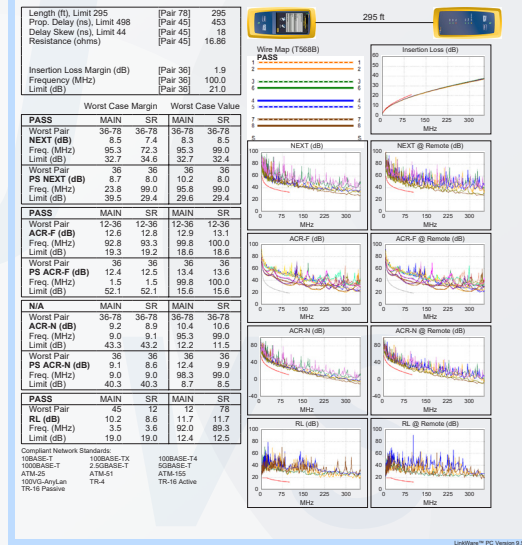

Cable ID: CAT5E HDJ SERIES U/UTP CABLING SYSTEM PL
Date / Time: 10/03/2021 11:47:05 Operator: Sam Hen
PM Headroom 8.5 dB (NEXT 36-78)
Test Limit: TIA Cat 5e Perm. Link
Cable Type: Cat 5e U/UTP
NVP: 69.0%

Test Summary: PASS
Model: DSX-9000
Main S/N: 3658026
Remote S/N: 3658040
Main Adapter: DSX-PLA004
Remote Adapter: DSX-PLA004
Remote (Module): 09/30/2021