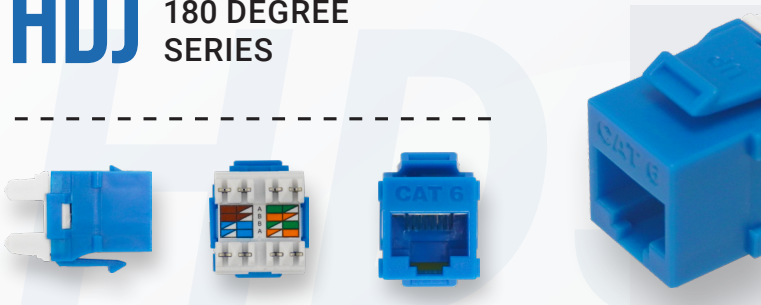

HDJ 180 DEGREE SERIES

COLOR: BL WH GN YL OR RD BLK IV LA