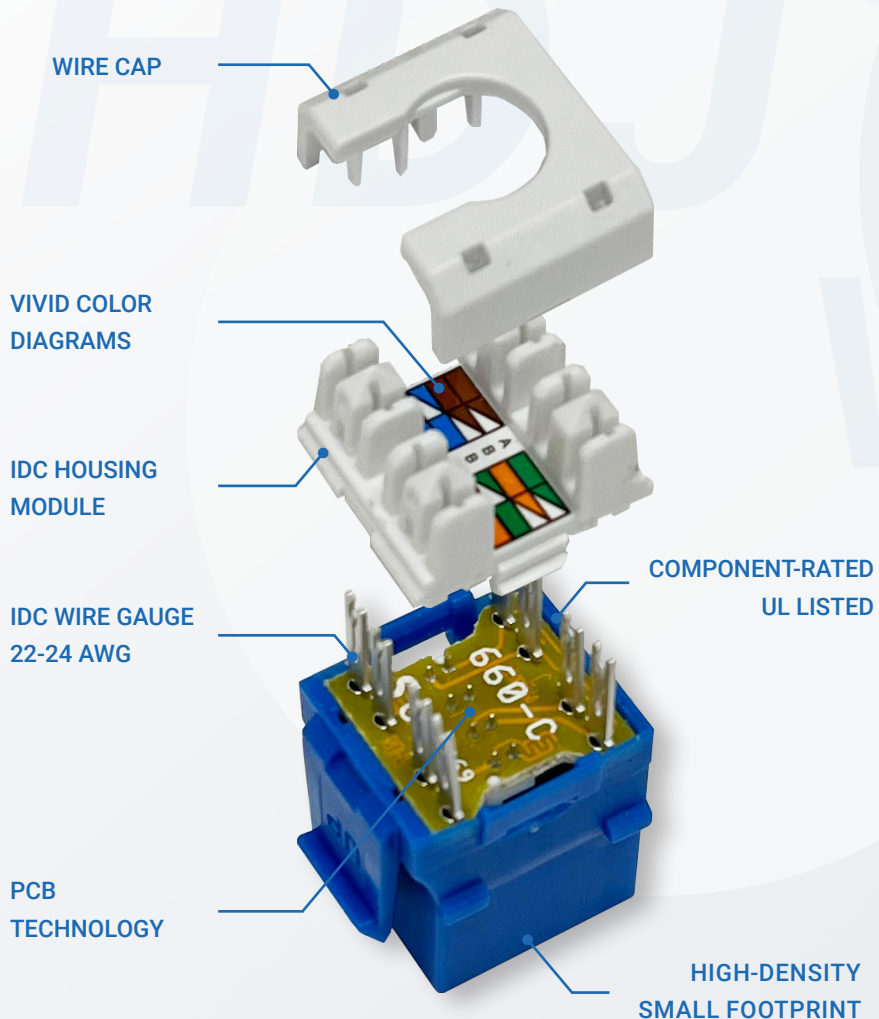

HDJ 180 DEGREE SERIES