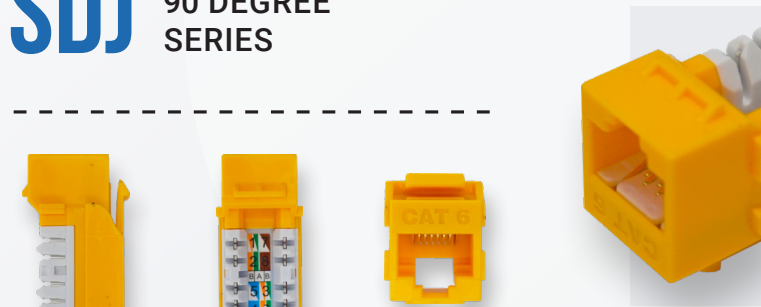

SDJ 90 DEGREE SERIES

COLOR: BL WH GN YL OR RD BLK IV LA

PACKAGING SOLUTIONS

Our HDJ & SDJ series jacks come in single-pack, 25-pack, and a 400 pcs./ carton box, color coded and securely sealed