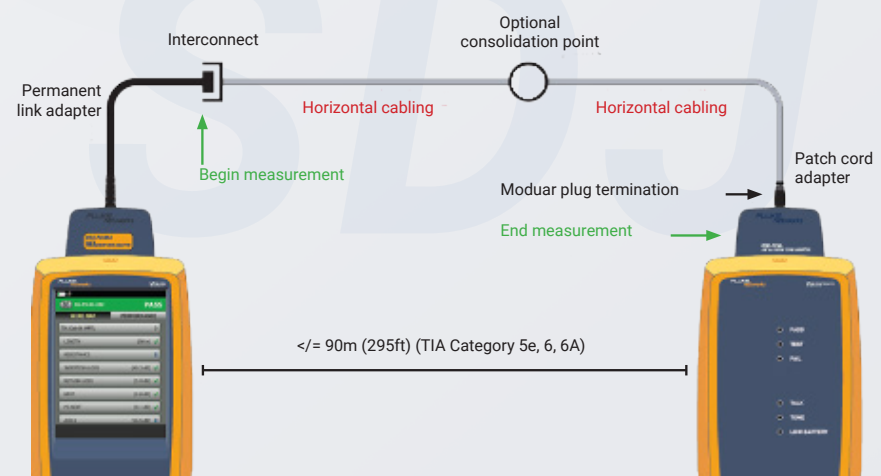

- » Exceed ANSI/TIA and ISO/IEC requirement for cabling systems permanent link, and component performances
- » 25-Year Warranty available when projects are installed by Wavenet Certified Premier Installers (WCPI)
- » Installed components using Wavenet's CAT6A, CAT6, CAT5E keystone jacks, patch panels and U/UTP or F/UTP cables
- » Supports Ethernet permanent and channel lengths up to 100 meters (328 ft)
- » Third-party verified by ETL and UL

*Test results values may vary due to various testing methods and parameters.
*Linkware PC symbol or Fluke diagram/logo is registered trademark and license term set forth by Fluke Corporation.