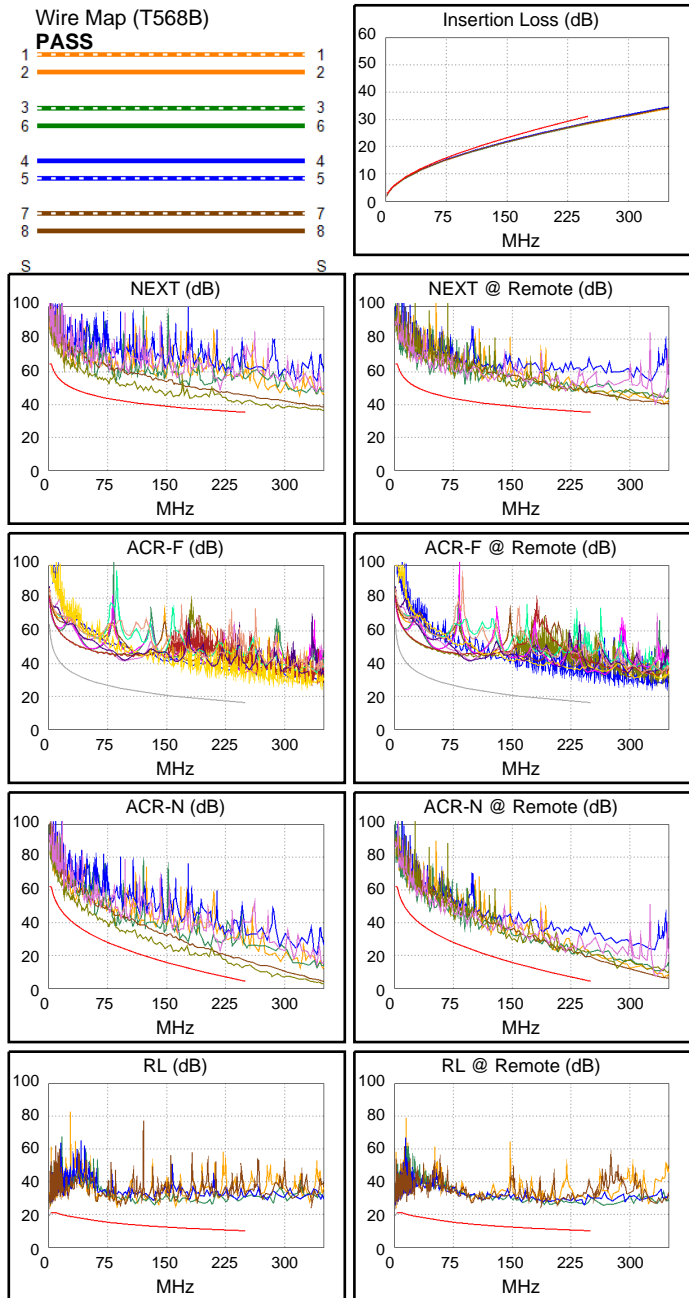

Cable ID: CAT6 HDJ SERIES U/UTP CABLING SYSTEM PL

Test Summary: PASS

Date / Time: 10/12/2021 04:26:12 PM
Headroom 7.1 dB (NEXT 36-78) Test
 Limit: TIA Cat 6 Perm. Link Cable
 Type: Cat 6 U/UTP
 NVP: 69.0%

Operator: Sam Hen
 Software Version: V6.6 Build 2
 Limits Version: V7.6
 Calibration Date:
 Main (Module): 09/30/2021
 Remote (Module): 09/30/2021

Model: DSX-5000
 Main S/N: 3658026
 Remote S/N: 3658040
 Main Adapter: DSX-PLA004
 Remote Adapter: DSX-PLA004

Length (ft), Limit 295	[Pair 78]	293
Prop. Delay (ns), Limit 498	[Pair 45]	454
Delay Skew (ns), Limit 44	[Pair 45]	22
Resistance (ohms)	[Pair 45]	13.84
Insertion Loss Margin (dB)	[Pair 45]	2.3
Frequency (MHz)	[Pair 45]	250.0
Limit (dB)	[Pair 45]	31.1

PASS	MAIN	SR	MAIN	SR
Worst Pair	78-12	12-78	78-12	12-78
ACR-F (dB)	15.4	15.2	15.4	15.2
Freq. (MHz)	250.0	250.0	250.0	250.0
Limit (dB)	16.2	16.2	16.2	16.2
Worst Pair	45	45	12	78
PS ACR-F (dB)	16.0	16.1	16.6	17.2
Freq. (MHz)	1.3	1.1	250.0	250.0
Limit (dB)	59.3	60.2	13.2	13.2