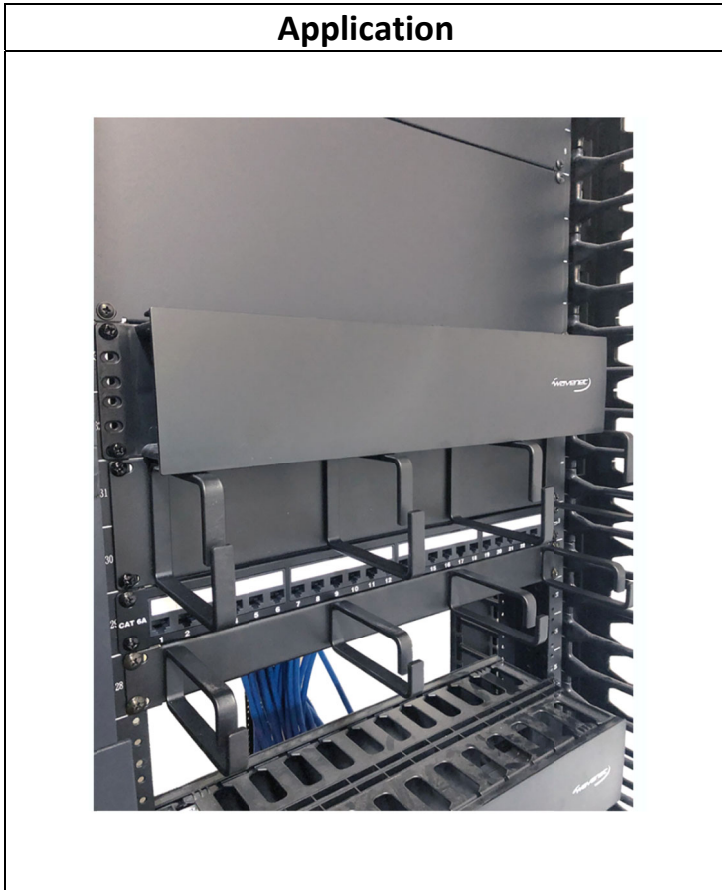

Single-Sided Four Rings 1U & 2U Metal Horizontal Cable Managers

Product Detail

Overview

Wavenet's high-density HCM-SERIES 1U and 2U singled-sided all metal horizontal cable managers are designed for high volume cabling organization, that result with high-end professional installations on racks, cabinets and wall mount brackets.

Features

- 19" wide with #12-24 threaded EIA hole pattern
- Designed with four large rings for patch cords management
- Used with racks, cabinets and wall mount brackets
- 1U measures 19"W x 1.75" H x 4.5"D
- 2U measures 19"W x 3.50" H x 4.5"D

Standards & Compliance

- EIA/ECA-310-E
- RoHS

Package Includes

- Single-Sided Four Rings Metal Cable Manager, 1 PC.
- #12-24 Screw, 4 Sets per Carton.

Application

Part Number	U Size	Color	Package
HCM19XX-4 XX = 1U, 2U	1U, 2U	Black	Single Pack