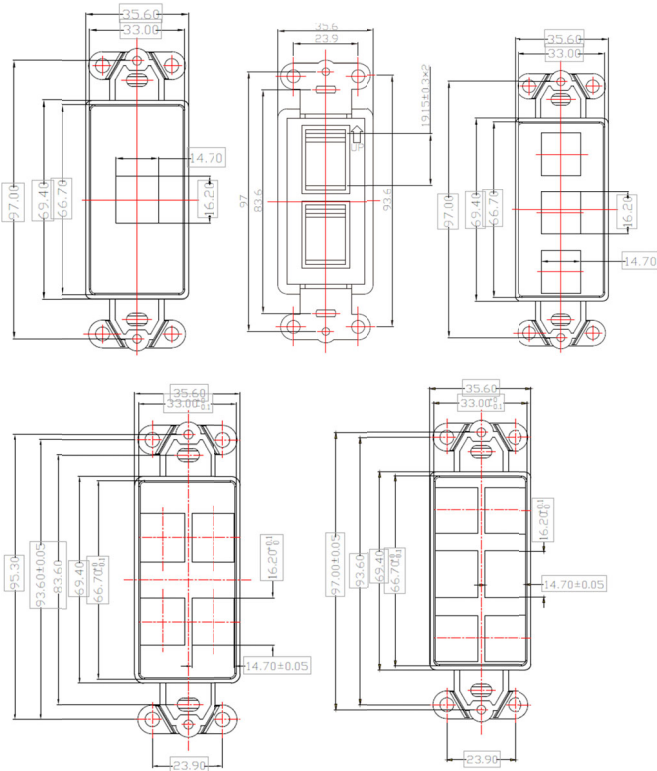

1/2/3/4/6 Ports Decora Style Inserts

Product Detail

Overview

1/2/3/4/6-Ports decora style inserts accept all snap-in modular keystone connectors and are used to support voice, data, video and audio applications in standard NEMA openings where a modern “Decora” style look is desired.

Features

- Fits decora style single-gang and double-gang faceplates
- Contemporary style ideal for residential or commercial installations
- Glossy finish with rugged and durable construction
- Mount flush with decora style frames or faceplates
- Available in 1, 2,3,4,6 ports

Dimensions

Standards & Compliance

- ANSI/TIA-568-C
- UL 1863 compliant
- TAA compliant

Package Includes

- Decora Insert, 1 PC.
- Screw, 2 PCS. / Per Item/Port

Part Number	Port	Color	Package
DWIN-YY-XX YY = 1, 2, 3, 4, 6 XX = WH & IV	1, 2, 3, 4, 6	White & Ivory	Single Pack