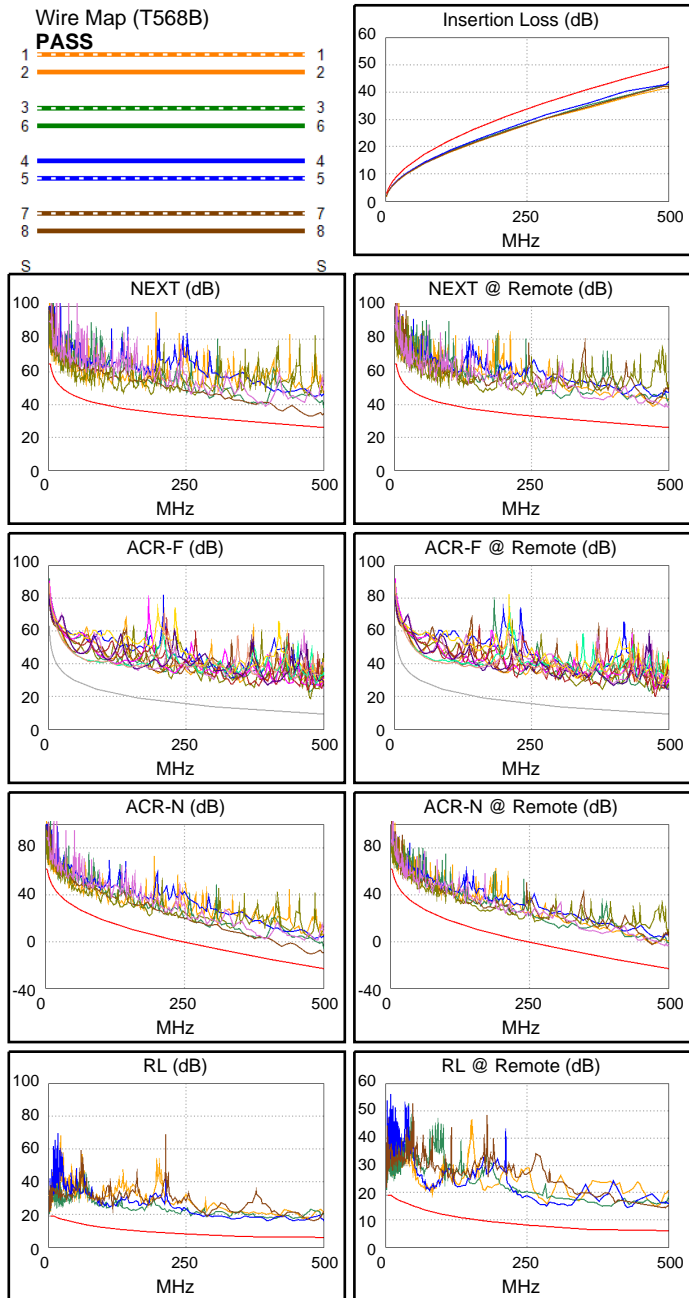

Cable ID: CAT6A SDJ SERIES U/UTP CABLING SYSTEM CL

Test Summary: PASS

Date / Time: 10/14/2021 04:31:20 PM
Headroom 7.6 dB (NEXT 36-45) Test
 Limit: TIA Cat 6A Channel Cable
 Type: Cat 6A U/UTP
 NVP: 68.2%

Operator: Sam Hen
 Software Version: V6.6 Build 2
 Limits Version: V7.6
 Calibration Date:
 Main (Module): 09/30/2021
 Remote (Module): 09/30/2021

Model: DSX-5000
 Main S/N: 3658026
 Remote S/N: 3658040
 Main Adapter: DSX-CHA004
 Remote Adapter: DSX-CHA004

Length (ft), Limit 328	[Pair 12]	311
Prop. Delay (ns), Limit 555	[Pair 36]	491
Delay Skew (ns), Limit 50	[Pair 36]	28
Resistance (ohms)	[Pair 36]	13.54
Insertion Loss Margin (dB)	[Pair 45]	5.3
Frequency (MHz)	[Pair 45]	500.0
Limit (dB)	[Pair 45]	49.3

PASS	MAIN	SR	MAIN	SR
Worst Pair	36-45	45-36	36-45	45-36
ACR-F (dB)	9.0	10.4	9.0	10.4
Freq. (MHz)	476.0	476.0	476.0	476.0
Limit (dB)	9.7	9.7	9.7	9.7
Worst Pair	45	36	45	36
PS ACR-F (dB)	10.0	12.9	10.0	12.9
Freq. (MHz)	476.0	476.0	476.0	476.0
Limit (dB)	6.7	6.7	6.7	6.7