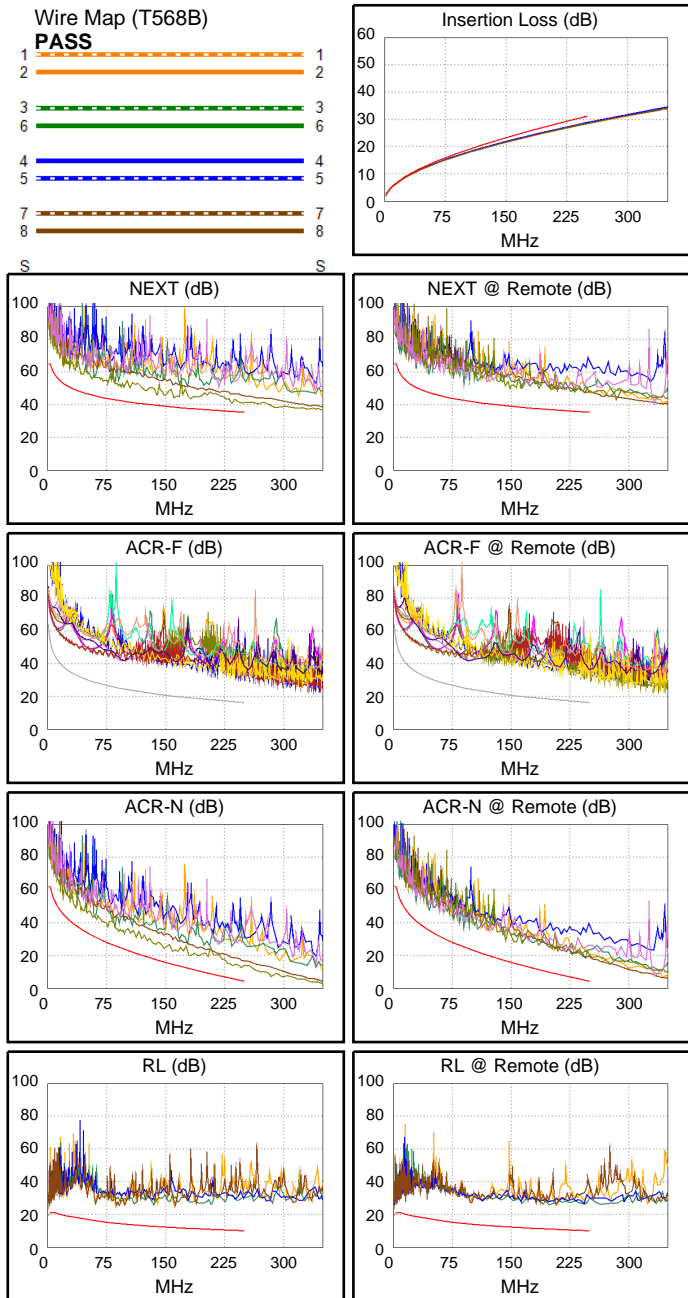

Cable ID: CAT6 SDJ SERIES U/UTP CABLING SYSTEM PL

Test Summary: PASS

Date / Time: 10/12/2021 04:23:58 PM
Headroom 7.5 dB (NEXT 36-78) Test
 Limit: TIA Cat 6 Perm. Link Cable
 Type: Cat 6 U/UTP
 NVP: 69.0%

Operator: Sam Hen
 Software Version: V6.6 Build 2
 Limits Version: V7.6
 Calibration Date:
 Main (Module): 09/30/2021
 Remote (Module): 09/30/2021

Model: DSX-5000
 Main S/N: 3658026
 Remote S/N: 3658040
 Main Adapter: DSX-PLA004
 Remote Adapter: DSX-PLA004

Length (ft), Limit 295	[Pair 78]	293
Prop. Delay (ns), Limit 498	[Pair 45]	454
Delay Skew (ns), Limit 44	[Pair 45]	22
Resistance (ohms)	[Pair 45]	13.76
Insertion Loss Margin (dB)	[Pair 45]	2.3
Frequency (MHz)	[Pair 45]	250.0
Limit (dB)	[Pair 45]	31.1

PASS	MAIN	SR	MAIN	SR
Worst Pair	12-78	78-12	12-78	36-45
ACR-F (dB)	15.3	15.6	15.3	15.9
Freq. (MHz)	235.5	235.5	235.5	248.5
Limit (dB)	16.7	16.7	16.7	16.3
Worst Pair	45	45	12	45
PS ACR-F (dB)	16.1	16.0	17.0	16.6
Freq. (MHz)	1.3	1.0	247.0	248.5
Limit (dB)	59.3	61.2	13.3	13.3