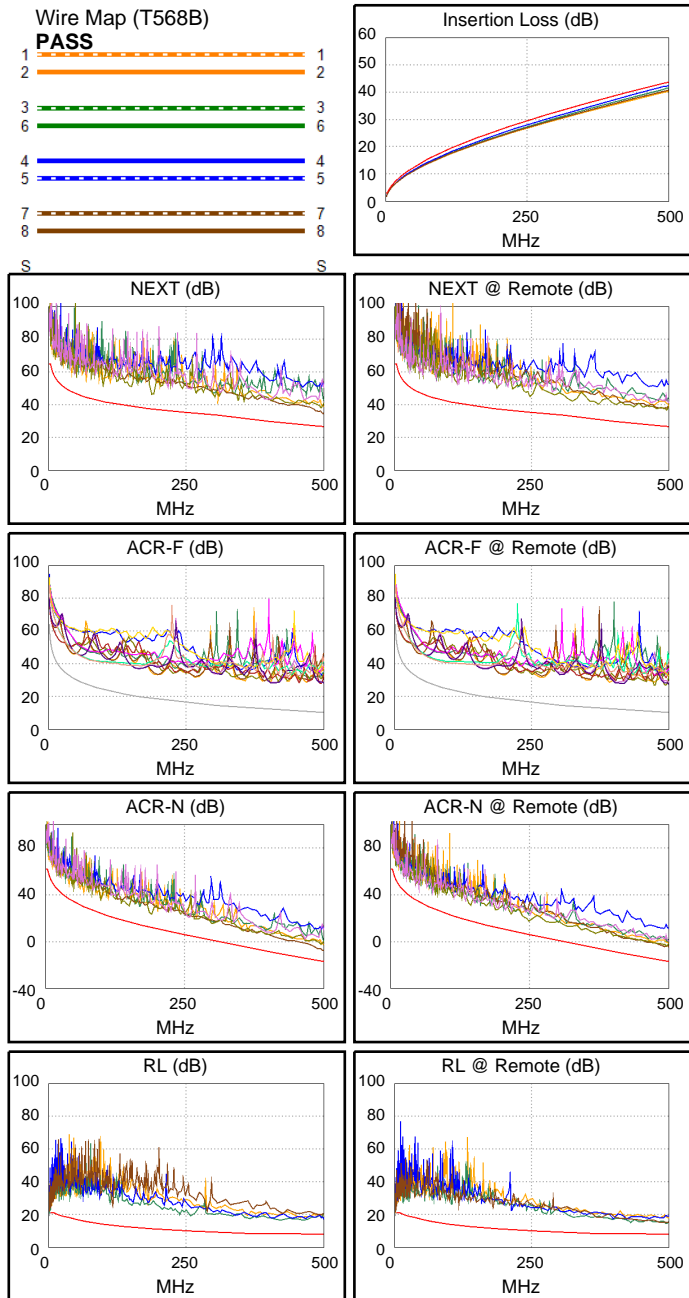

Cable ID: CAT6A SDJ SERIES U/UTP CABLING SYSTEM PL

Test Summary: PASS

Date / Time: 10/14/2021 04:28:19 PM
Headroom 8.9 dB (NEXT 36-45) Test
 Limit: TIA Cat 6A Perm. Link Cable
 Type: Cat 6A U/UTP
 NVP: 68.2%

Operator: Sam Hen
 Software Version: V6.6 Build 2
 Limits Version: V7.6
 Calibration Date:
 Main (Module): 09/30/2021
 Remote (Module): 09/30/2021

Model: DSX-5000
 Main S/N: 3658026
 Remote S/N: 3658040
 Main Adapter: DSX-PLA004
 Remote Adapter: DSX-PLA004

Length (ft), Limit 295	[Pair 12]	299
Prop. Delay (ns), Limit 498	[Pair 36]	470
Delay Skew (ns), Limit 44	[Pair 36]	25
Resistance (ohms)	[Pair 36]	12.72
Insertion Loss Margin (dB)	[Pair 45]	1.3
Frequency (MHz)	[Pair 45]	500.0
Limit (dB)	[Pair 45]	43.8

PASS	MAIN	SR	MAIN	SR
Worst Pair	12-36	12-36	78-36	78-36
ACR-F (dB)	14.7	14.8	16.3	16.1
Freq. (MHz)	43.8	199.0	416.0	418.0
Limit (dB)	31.4	18.2	11.8	11.8
Worst Pair	36	36	36	36
PS ACR-F (dB)	13.9	14.1	15.7	15.7
Freq. (MHz)	1.1	1.3	405.0	399.0
Limit (dB)	60.2	59.3	9.0	9.2